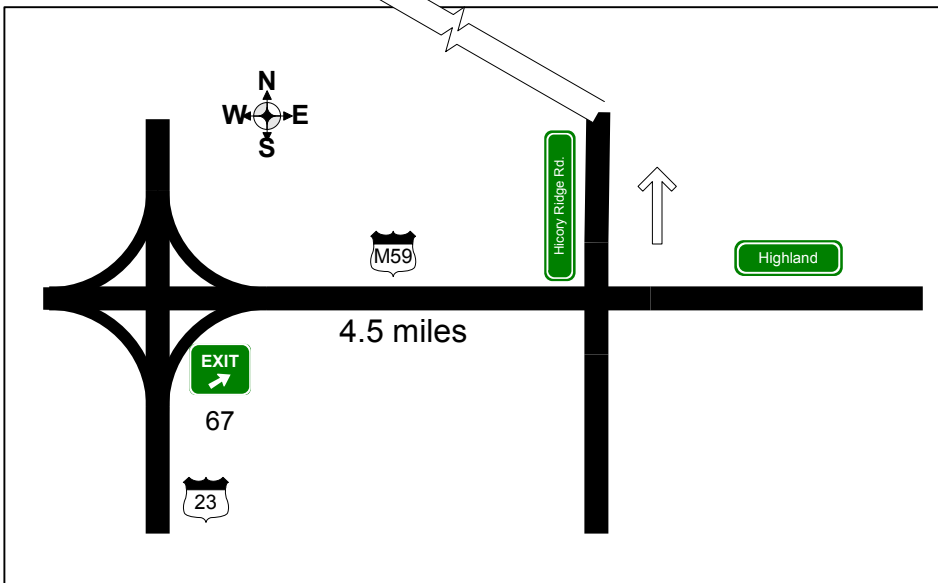

Huron Valley Soccer Club
<http://www.hvsc.org>

Highland Township
 Community Park

2.3 miles from M-59

Hickory Ridge Rd.

Middle Rd.

- Ann Arbor**
- Take the US-23-BR N / M-14 E ramp. 0.1 miles
 - Merge onto MI-14 E. 1.1 miles Map
 - Merge onto US-23 N via the exit on the LEFT toward BRIGHTON 22.4 miles
 - Take the M-59 E exit- EXIT 67- toward PONTIAC. 0.3 miles
 - Turn RIGHT onto MI-59 E / HIGHLAND RD. 4.5 miles
 - Make a U-TURN onto W HIGHLAND RD / MI-59 W. 0.1 miles
 - Turn RIGHT onto N HICKORY RIDGE RD. 2.3 miles
 - Turn RIGHT at park entrance.
- Lansing**
- Take I-96 E.
 - Take M-59 exit- EXIT 133- toward HOWELL / PONTIAC. 0.2 miles
 - Merge onto MI-59 E. 17.4 miles
 - Make a U-TURN onto W HIGHLAND RD / MI-59 W. 0.1 miles
 - Turn RIGHT onto N HICKORY RIDGE RD. 2.3 miles
 - Turn RIGHT at park entrance.
- Bloomfield**
- Head towards TELEGRAPH RD / US-24 N. 7.3 miles
 - Turn LEFT onto MI-59. Continue to follow MI-59 W. 18.3 miles
 - Turn RIGHT onto N HICKORY RIDGE RD. 2.3 miles
 - Turn RIGHT at park entrance.
- Pontiac**
- Follow MI-59 W. 20.1 miles
 - Turn RIGHT onto N HICKORY RIDGE RD. 2.3 miles
 - Turn RIGHT at park entrance.